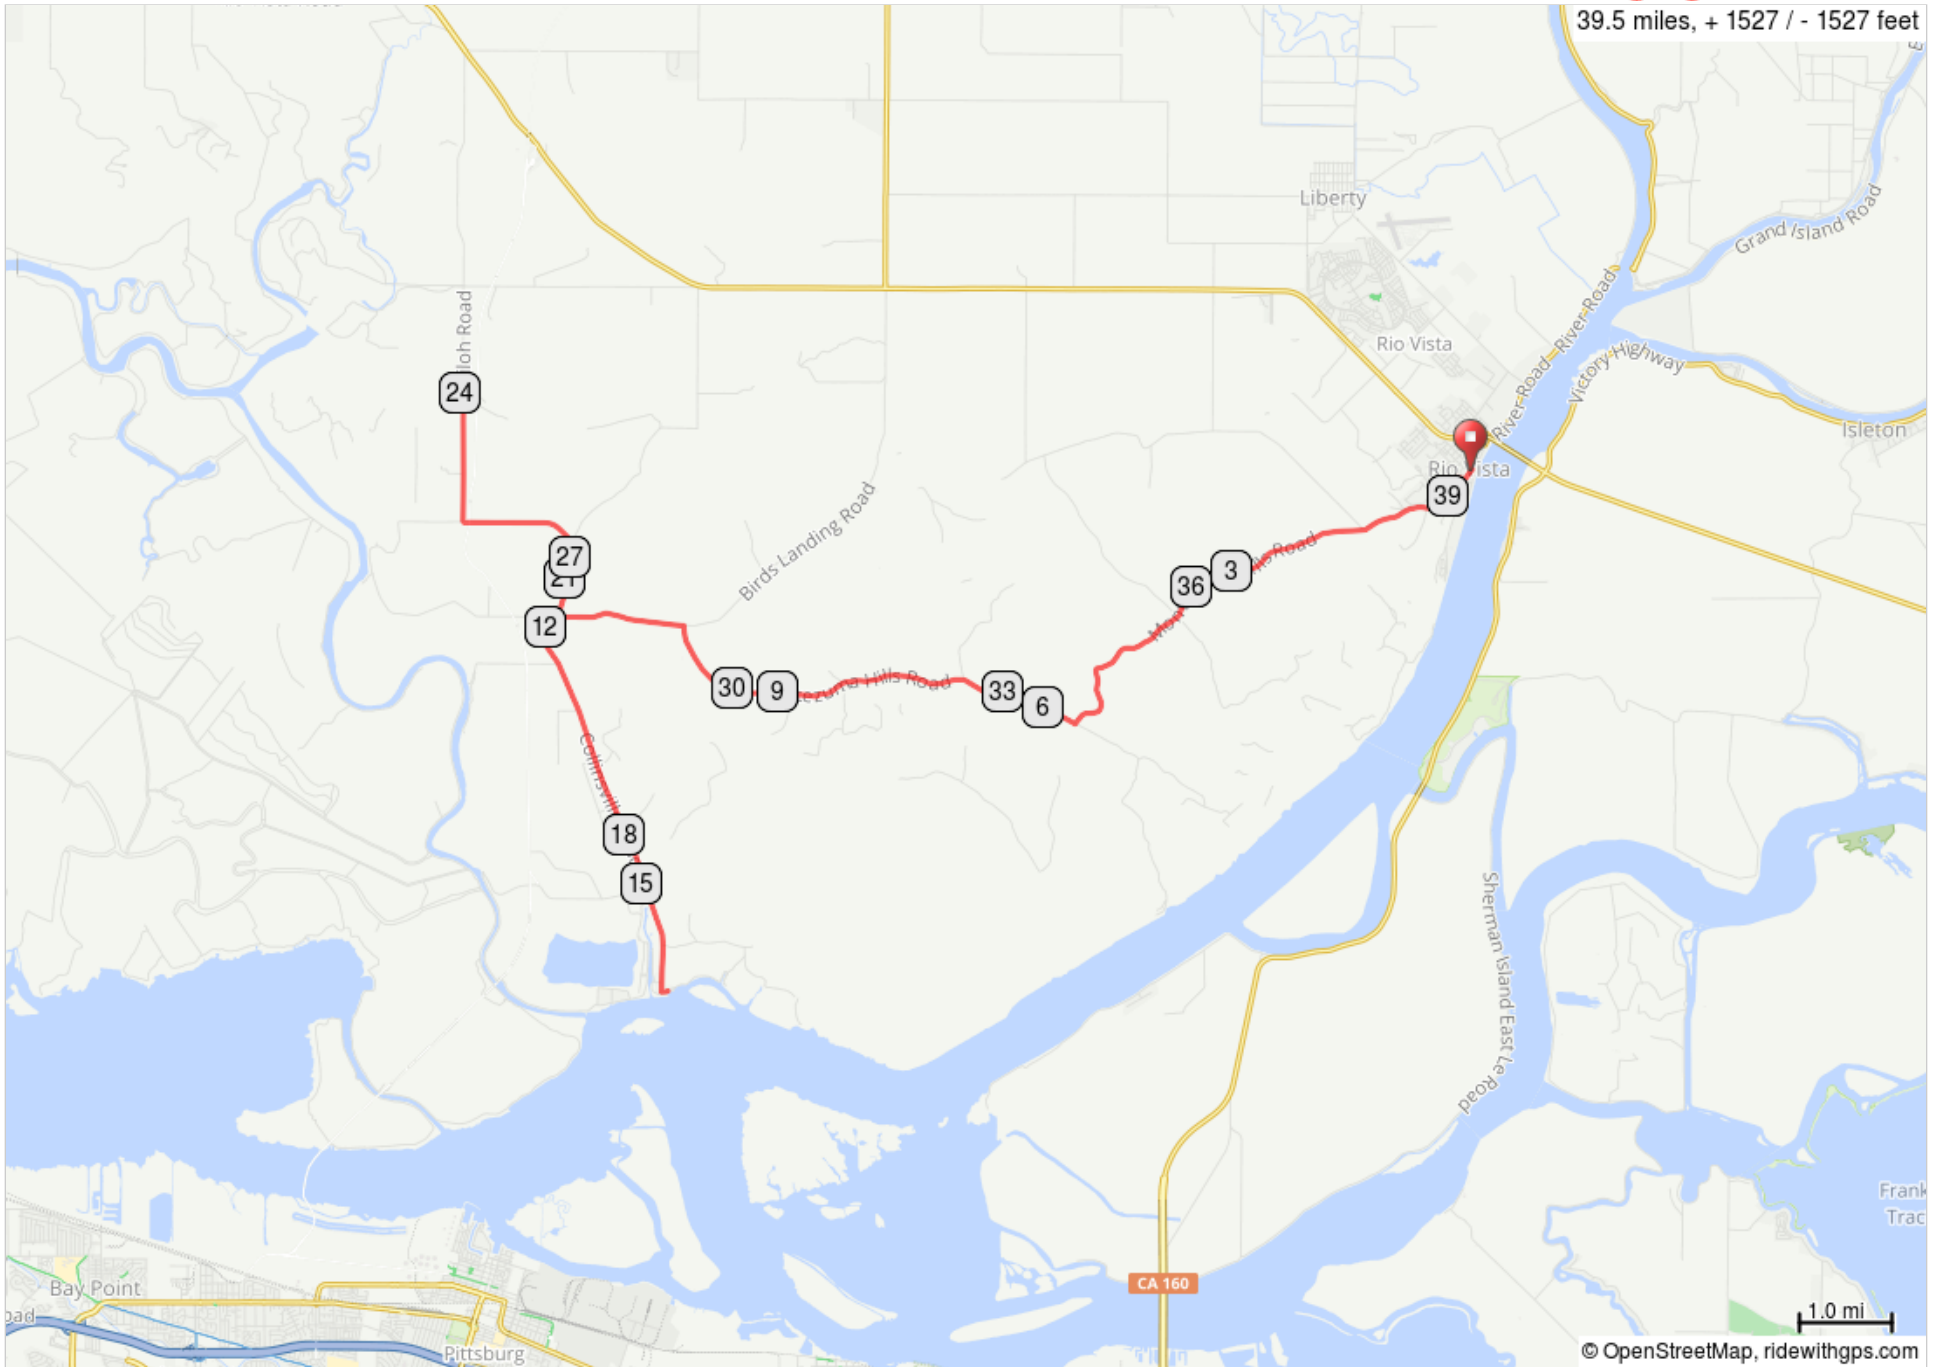

# Rio Vista - Montezuma Hills

39.5 miles, + 1527 / - 1527 feet

© OpenStreetMap, ridewithgps.com

## Rio Vista - Montezuma Hills

Num	Dist	Prev	Type	Note	Next
1.	0.0	0.0	▶	Start of route	0.1
2.	0.1	0.1	➔	R onto Bruning Ave	0.1
3.	0.2	0.1	←	L onto S 2nd St	0.3
4.	0.5	0.3	➔	R onto Montezuma Hills Rd	5.1
5.	5.7	5.1	➔	R to stay on Montezuma Hills Rd	4.8
6.	10.5	4.8	←	L onto Birds Landing Rd	1.4

10.5 miles. +536/-445 feet

Num	Dist	Prev	Type	Note	Next
7.	11.8	1.4	←	L onto Collinsville Rd	4.3
8.	16.2	4.3	←	L onto Stration Ln	0.1
9.	16.3	0.1	➔	R onto Collinsville Rd	5.1
10.	21.3	5.1	←	Slight L to stay on Collinsville Rd	0.1
11.	21.4	0.1	↑	Continue onto Shiloh Rd	5.4
12.	26.8	5.4	↑	Continue onto Collinsville Rd	0.8

16.4 miles. +452/-417 feet

Num	Dist	Prev	Type	Note	Next
13.	27.6	0.8	←	L onto Birds Landing Rd	1.4
14.	29.0	1.4	➔	R onto Montezuma Hills Rd	4.8
15.	33.8	4.8	←	L to stay on Montezuma Hills Rd	5.4
16.	39.3	5.4	➔	R onto Bruning Ave	0.1
17.	39.3	0.1	←	L onto S Front St	0.1
18.	39.5	0.1	▣	End of route	0.0